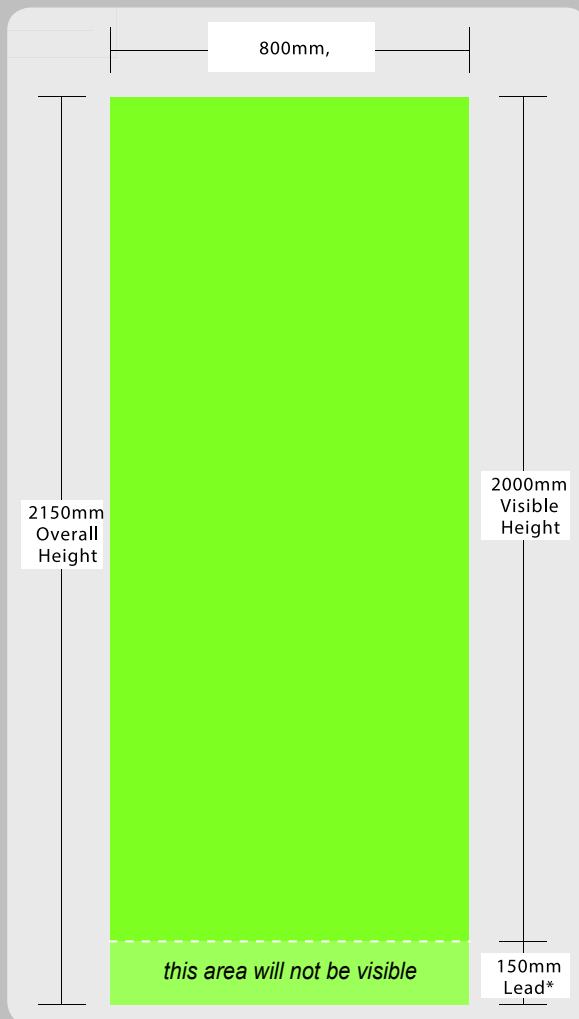

ROLLER BANNER BASES - graphics template

visto®
GLIDE
ROLLER BANNER BASE
Premium Roller Banner
Standard 800mm Width
Adjustable Feet
Chrome End Caps
Fixed Height Bungeed Pole
Cary Bag Included
190 Micron Banner Film

visto®
ECO
ROLLER BANNER BASE
Standard Roller Banner
Standard 800mm Width
Twist out feet for stability
Fixed height bungeed pole
Carry bag included
190 Micron Banner Film

Quick Artwork Guide

City Address have produced this guide to assist you produce a print ready design.

- 1. Page size should be 200mm wide by 537.5 tall (1/4 Scale)*
- 2. Add 1mm Bleed*
- 3. Create all artwork in CMYK*
- 4. Imported images should be in CMYK and have a minimum 300dpi resolution*

Remember at 1/4 scale the bottom 37.5mm will be your lead as shown on the image.