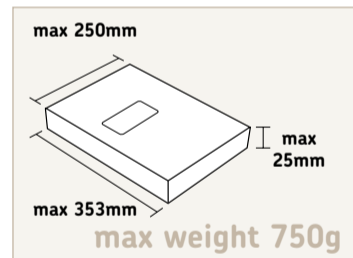

### Letter format

Up to 100g  
Up to 5mm thick

### Packet format

More than 353mm long or more than 250mm wide or more than 25mm thick. If one of the dimensions exceeds this, or the weight exceeds 750g, the item is classed as a Packet. Max weight depends on the service you choose.