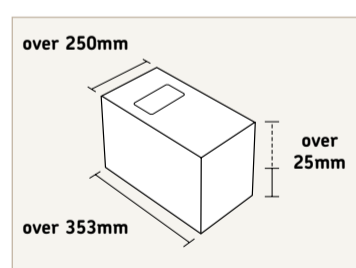

### Letter format

Up to 100g  
Up to 5mm thick

### Large Letter format

Up to 750g  
Up to 25mm thick

### Packet format

More than 353mm long or more than 250mm wide or more than 25mm thick. If one of the dimensions exceeds this, or the weight exceeds 750g, the item is classed as a Packet. Max weight depends on the service you choose.