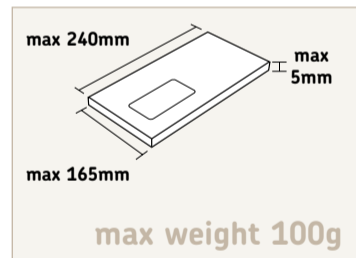

Format	Weight	1st Class		2nd Class	
		Stamps/ Online	Franking	Stamps/ Online	Franking
Letter	0-100g	60p	44p	50p	31p
Large letter	0-100g	90p	66p	69p	53p
	101-250g	£1.20	92p	£1.10	76p
	251-500g	£1.60	£1.24	£1.40	£1.01
	501-750g	£2.30	£1.76	£1.90	£1.43
Packet	0-750g	£2.70	£2.36	£2.20	£1.92
	751-1000g	£4.30	£3.29	£3.50	£2.54
	1001-1250g	£5.60	£4.57	Please note items heavier than 1000g cannot be sent 2nd Class	
	1251-1500g	£6.50	£5.38		
	1501-1750g	£7.40	£6.18		
	1751-2000g	£8.30	£6.89		
	2001-4000g	£10.30	£9.00		
	Each additional 2000g or part thereof add	£3.50	£3.07		

### Letter format

Up to 100g  
Up to 5mm thick

### Large Letter format

Up to 750g  
Up to 25mm thick

### Packet format

More than 353mm long or more than 250mm wide or more than 25mm thick. If one of the dimensions exceeds this, or the weight exceeds 750g, the item is classed as a Packet. Max weight depends on the service you choose.